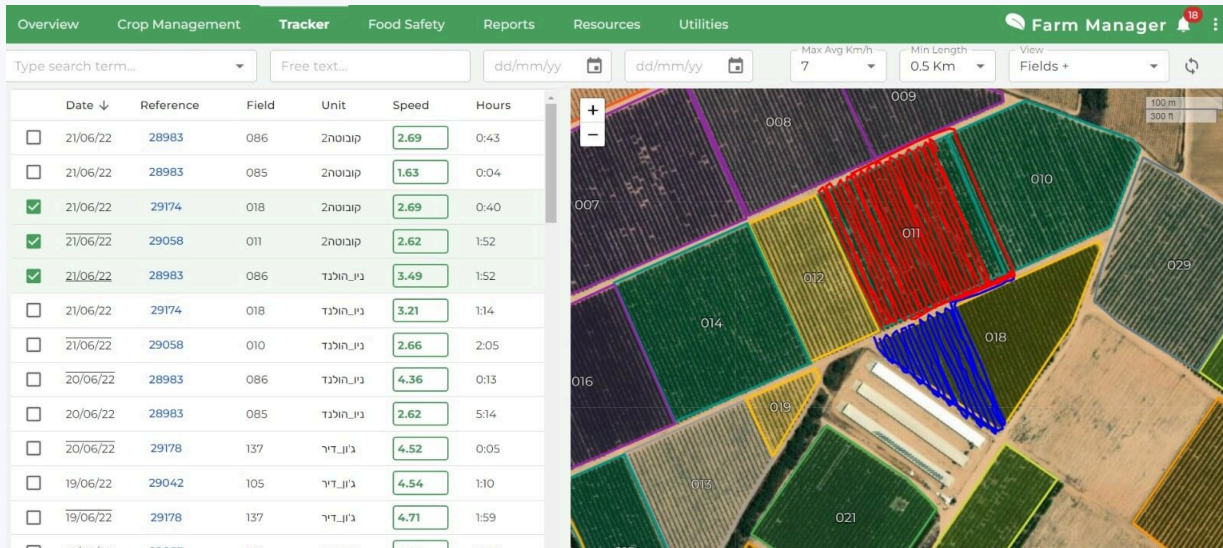

Solution

To find the right solution to their problem, FarmManager contacted [Ananas Global](#), Wialon's partner in the Middle East.

Hardware

The telematics service provider started with a search for the most suitable devices capable of tracking low speed machinery. They needed a solution that would combine accuracy and fine granular tracking for effective IoT-based farming. Some of the hardware manufacturers they were considering were even ready to make changes to their basic models; in this case, unfortunately, they would lack data precision.

Finally, Ananas Global opted for the [Queclink GL320](#) model. It tracks low speeds with high accuracy and has a complete set of additional functions that can be customized. Also, it has an input that turns it into a vehicle tracker with no effort.

After integrating GL320 trackers into the IoT farming solution, Ananas Global created a converter to turn one voltage into another and unify it for different models of trackers.

Software

After testing several GPS tracking platforms, Ananas Global and FarmManager selected Wialon to collect data from trackers. The Wialon API proved to be secure and reliable to connect services and transfer datasets of all sorts and numbers. Also, FarmManager appreciated the professional support and documentation provided by the Wialon team.

FarmManager IoT-based farming solution

The IoT farming solution by FarmManager allows its users to:

- check working instruction execution;
- ensure automatic logging of daily operations in the field and optimize them;
- track employees, subcontractors, and machinery during working hours;
- find mistakes in ongoing processes and correct them online;
- reduce costs of implementation activities.

The farming GPS system works with global SIM cards that are used worldwide.

After implementing the solution, Ananas Global continues providing 24/7 phone/mail support.

Results

The IoT farming solution was released in September 2021. Since then, several big Israeli agro holdings have implemented FarmManager. The product owners are getting ready for its international release.

✓ Diverse and customizable functionality

The feature-rich Wialon platform has become a perfect fit for ambitious multinational projects. Its settings can be adjusted for any market and business needs.

✓ Ready for worldwide use

Tests in Europe and the USA have been successful. The Queclink trackers support international connectivity protocols and run on low-cost SIM cards used worldwide.

✓ Out-of-the-box solution

The IoT farming solution can be quickly deployed without massive investment into hardware and software.

Company profile

IoT project of the year nomination: Agriculture

Country: Israel

Industry: Agriculture

Website: agshop.co.il/shop

Solutions

Wialon

Hardware

Queclink GL320MG

[Read more case studies](#)

[Get started](#)

Follow us