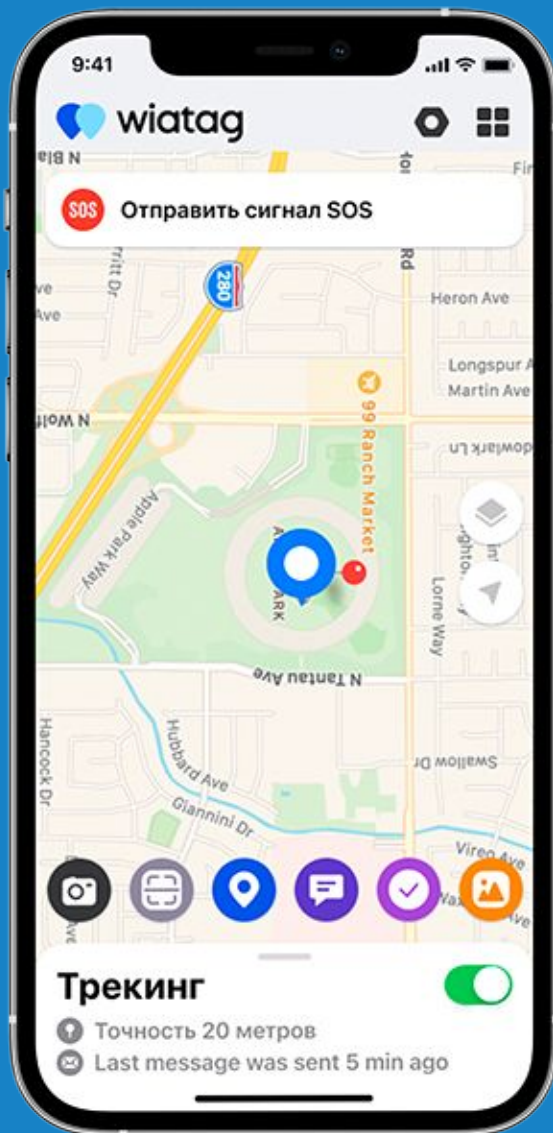

WiaTag 2.0 и WiaTag Конфигуратор