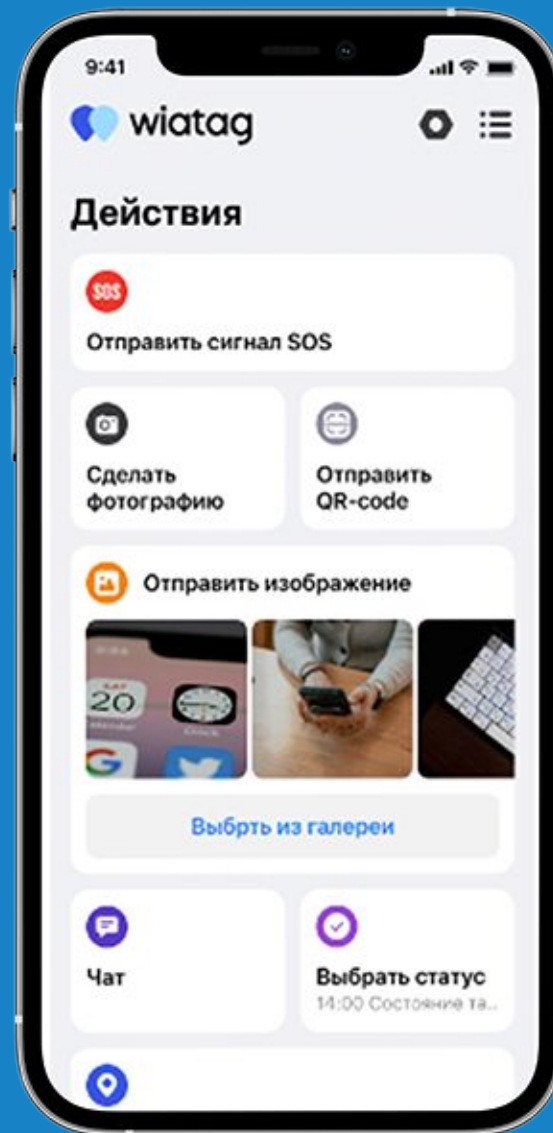

WiaTag 2.0 и WiaTag Конфигуратор