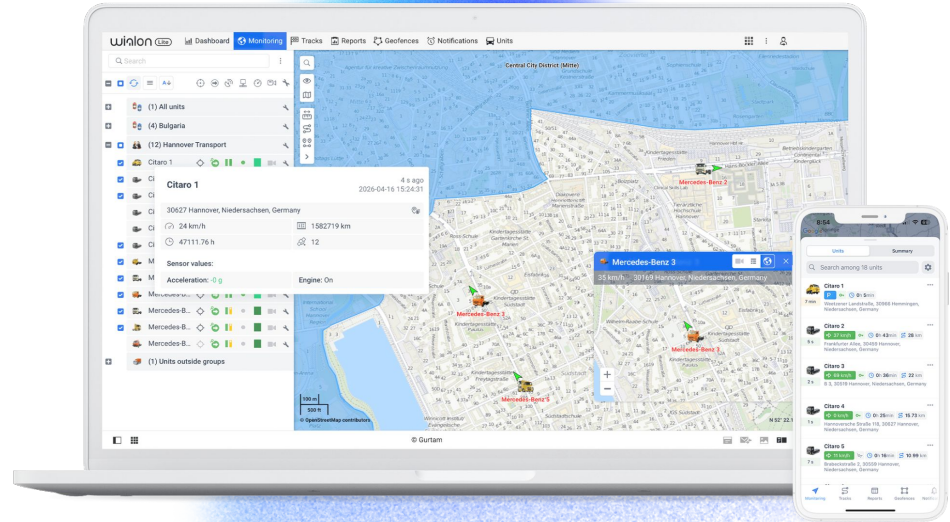

Meet winlon **Lite**

The lightweight solution for quick wins

Wialon Lite delivers the **core tools for real-time GPS tracking, asset security, and operational control** — without the complexity or cost of a full-scale system.

It's designed for projects where essential functionality, fast deployment, and affordability matter most.

Up to **10× more cost-effective** than some major industry platforms.